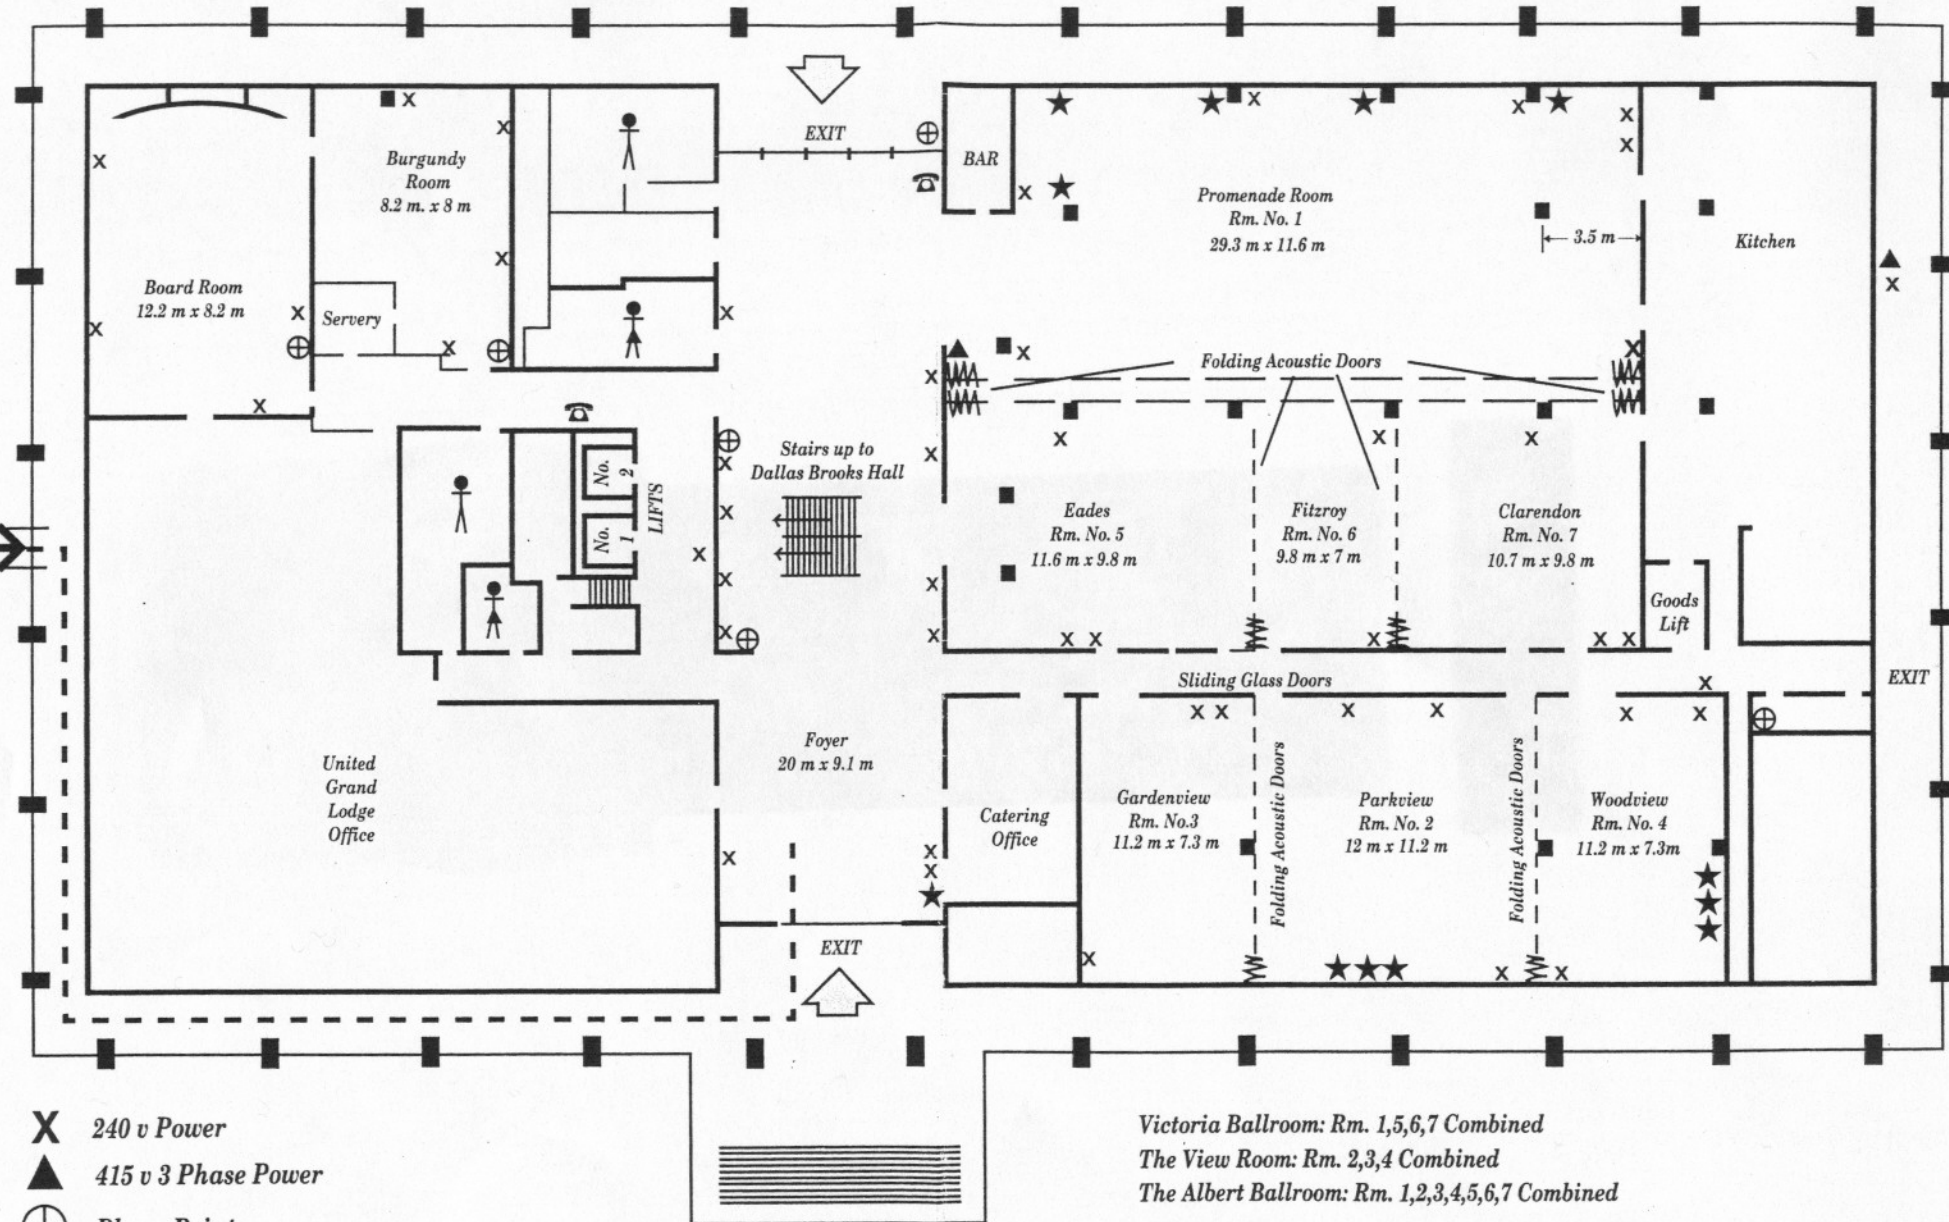

## Victoria Parade

Eades Street

EXIT

EXIT

EXIT

Albert Street

- X 240 v Power
- ▲ 415 v 3 Phase Power
- ⊕ Phone Points
- ☎ Public Phones
- ★ Sound Outlets & Portable
- - - Wheel Chair Access

Victoria Ballroom: Rm. 1,5,6,7 Combined  
 The View Room: Rm. 2,3,4 Combined  
 The Albert Ballroom: Rm. 1,2,3,4,5,6,7 Combined

Maximum ceiling height throughout the Albert Ballroom is 3.4 m  
 Ceiling height in the Boardroom is 3.6 m  
 Ceiling height in the Burgundy Room is 3.6 m